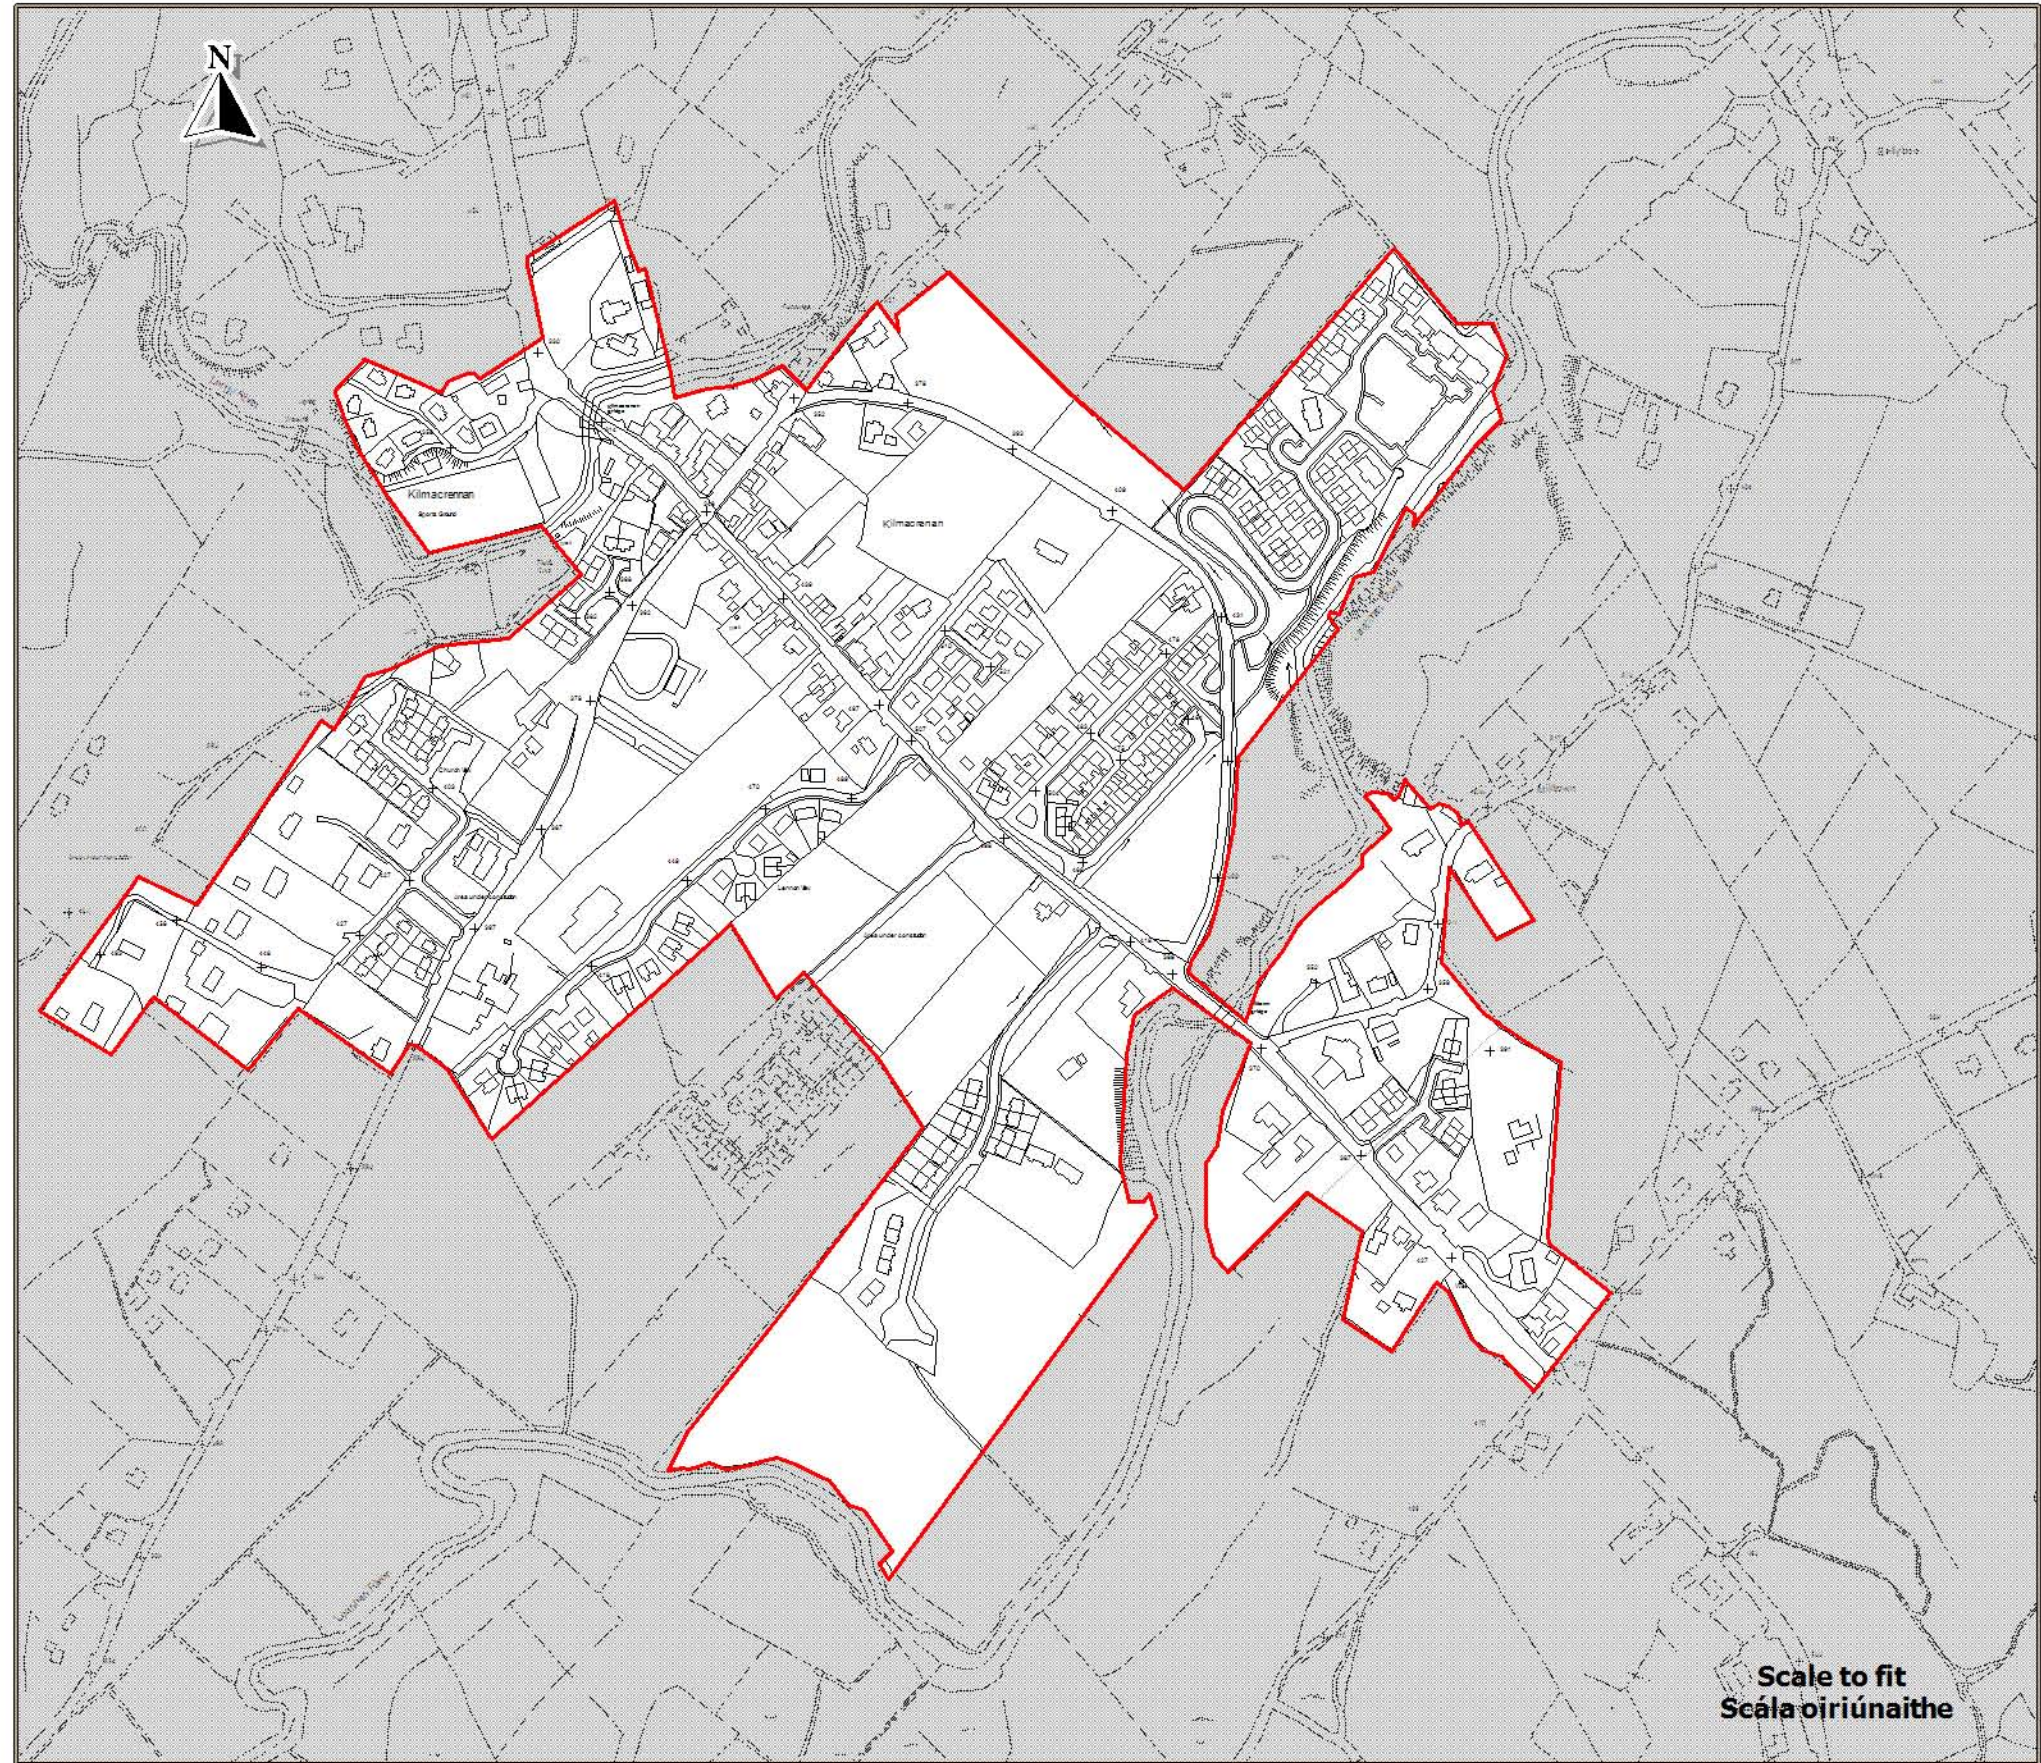

**Draft County Donegal
Development Plan
2018 - 2024**

**Dréacht Plean Forbartha
Contae Dhún na nGall
2018 - 2024**

Layer 3 - Map 15.45
Sraith 3 - Léarscáil 15.45

**Kilmacrenan
Cill Mhic Réanáin**

Settlement Framework
Creatlach Lonnaíochta

Settlement Boundary
Teorainn Lonnaíochta

Scale to fit
Scála oiriúnaithe

Ordnance Survey Ireland data reproduced under OSI Licence Number 2017/02/CCMA/Donagall County Council. Unauthorised reproduction infringes Ordnance Survey Ireland and Government of Ireland copyright. Ordnance Survey Ireland, 2017. Donegal County Council, 2017.

Sonraí de chuid Shuirbhéireacht Ordánais Éireann arna atáirgeadh faoi Uimhir Cheadúnais SOÉ 2017/02/CCMA Comhairle Contae Dhún na nGall. Má dhéantar é seo a atáirgeadh gan údarás, sáróidh sé cóipcheart Shuirbhéireacht Ordánais Éireann agus Rialtas na hÉireann. Shuirbhéireacht Ordánais Éireann, 2017. Comhairle Contae Dhún na nGall, 2017